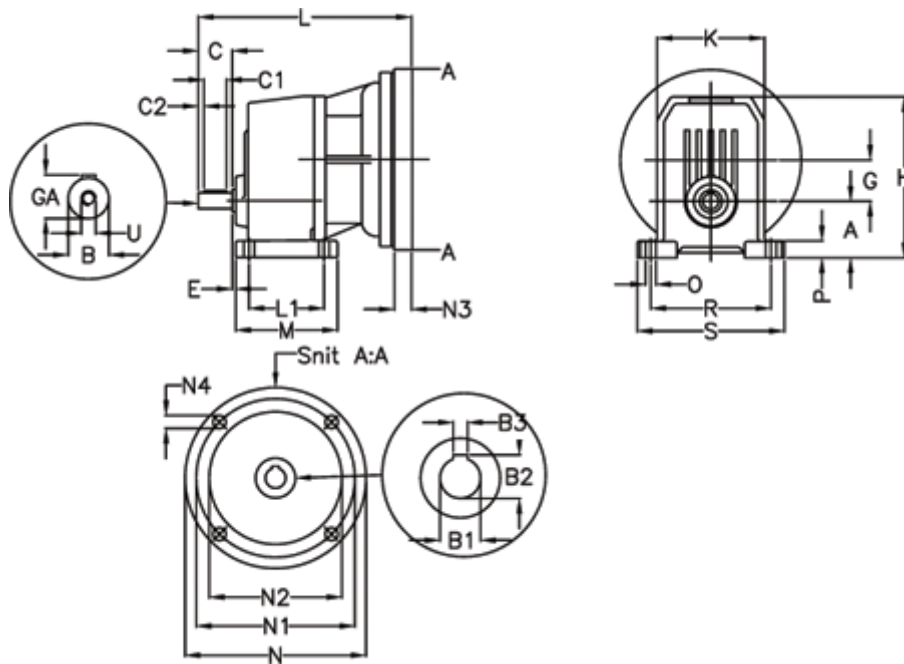

Data Sheet

Article number: 40550400311245
 Description: Single Stage Helical Gear
 S 401-3,1-P112B5

Measures

A = 70	E = 23.0	M = 165.0	R = 180
B = 28	F = 8x7x50	N = 250	S = 215
B1 = 28	G = 61.7	N1 = 215	U = M8
B2 = 31.3	GA = 31.0	N2 = 180	
B3 = 8	H = 224.5	N3 = -	
C = 60	K = 155	N4 = M12x16	
C1 = 50	L = 304	O = 14	
C2 = 5	L1 = 125.0	P = 21.0	